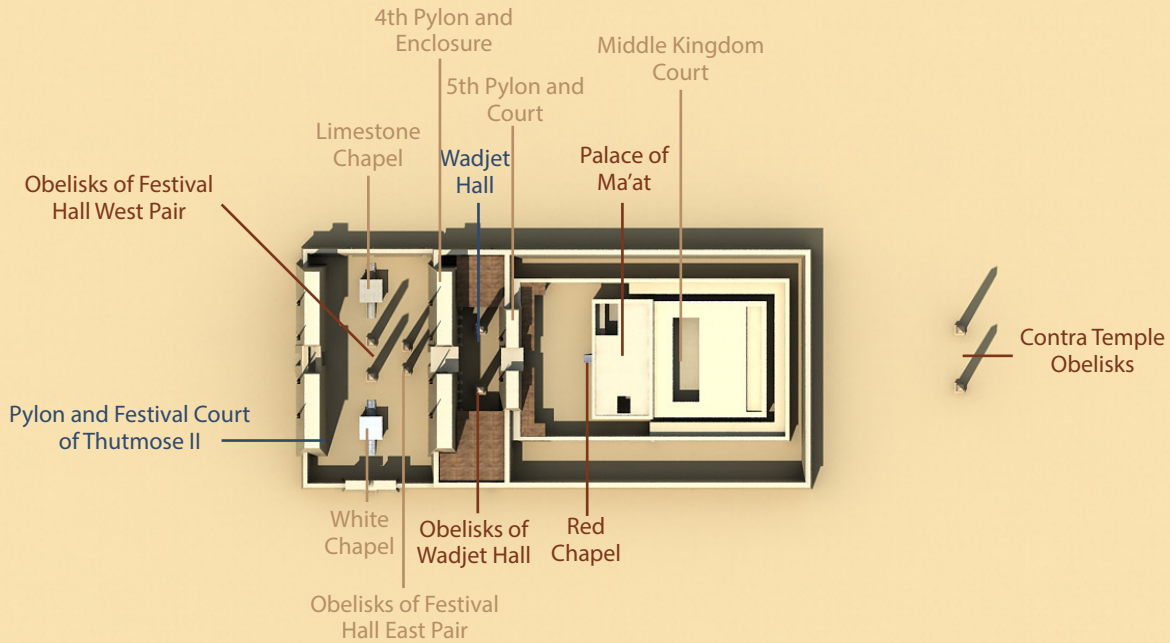

## Hatshepsut

18th Dynasty 1479-1458 BCE

Calcite Chapel

8th Pylon

- Created
- Modified
- Destroyed  
Middle Kingdom Court
- Existing